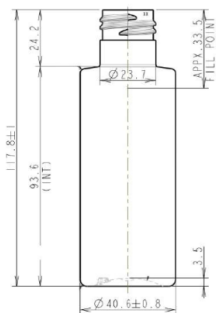

Cylinder 100

General info

Item no. (SKU):	
Family / Range:	Cylinder
Capacity:	100ml
Neck:	24/415
Weight:	16
Shape:	Round
Material:	PET
Colour:	All Colours Available
Print Areas:	
Country of Origin:	Lithuania

Packaging Info

Packed in Boxes

Box Dimensions (mm):	594 x 394 x 448
Quantity per box (pcs):	
Boxes per pallet (pcs):	
Quantity per pallet (pcs):	
Net weight (kg):	
Gross weight (kg):	
Pallet height (mm):	2400

Packed in PE bags on trays (Half pallet)

Tray dimensions (mm):	1200 x 800 x 50
Quantity per tray (pcs):	616
Quantity per PE bag (pcs):	308
PE bags per tray (pcs):	2
Trays per pallet (pcs):	9
Quantity per pallet (pcs):	5544
Net weight (kg):	89
Gross weight (kg):	103
Pallet height (mm):	1200